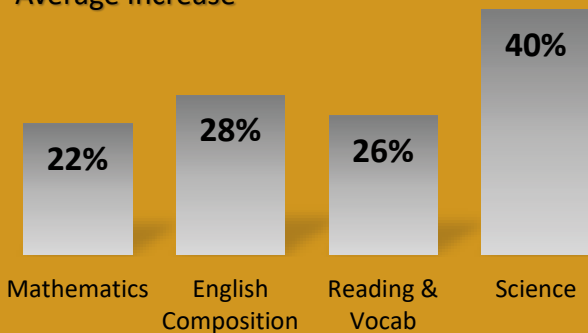

Over the past 4 years, 6 YIP Student Athletes have been drafted in the first round of the NFL Draft. In 2020, a total of 13 YIP Student Athletes got drafted in the NFL.

164 Public School Teachers

YIP Teachers implement STEM-based curriculum & are from the communities our at-risk youth reside

169 Marines

126 Army Soldiers

38 Air Force Airmen

333 U.S. Marines,

Army and Air Force instill values, leadership and character development.

academic testing

Average Increase

Since 2006, Pre and Post academic testing for all YIP students have had an average increase in academics; a direct contrast to the prevailing trend of declining academic skills among our young people during the summer months.

In 2022, YIP will operate five programs changing the lives of 420 'at-risk' male and female youth in Alexandria, VA, Arizona, Hawaii, and Michigan. Rebounding from over two years of impacts from COVID-19 global pandemic, we set the standard with our participants, showing impressive academic growth rates in STEM development, English, and Leadership to change the life trajectory of our Nation's next generation of leaders!